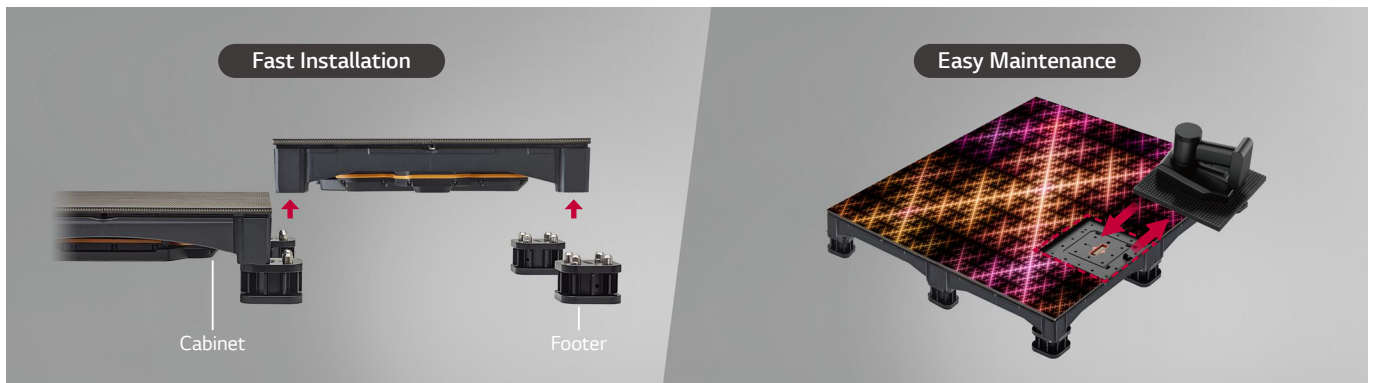

# Floor LED Display

High Durability

Excellent Usability

Easy Installation and Maintenance

Interactive Touch Screen

	LFCG
Pixel Pitch	3.91 mm
Brightness	3,000 nit
Weight per Cabinet	15.1 kg/Cabinet
Service Access	Front
IP Rating	IP65

## High Durability

LFCG is a unique display installed on the floor with high durability designed to load up to 2,500 kg/sqm.

## Excellent Usability

Surface safety when installing the screen on the floor (IP65 protective non-slip mat and anti-reflection surfaces) and high visual performance (with high contrast LED for uniform visual performance in black) are considered.

## Easy Installation and Maintenance

Its simple product structure allows for easy installation and quick maintenance. You can quickly deploy and connect the cabinets with the foot support system without any tools. A simple flush control mechanism design is applied to keep the height level regardless of floor type. In addition, magnets attached to the LED module allow for easy maintenance, and hot-swapping\* is able during the display operation.