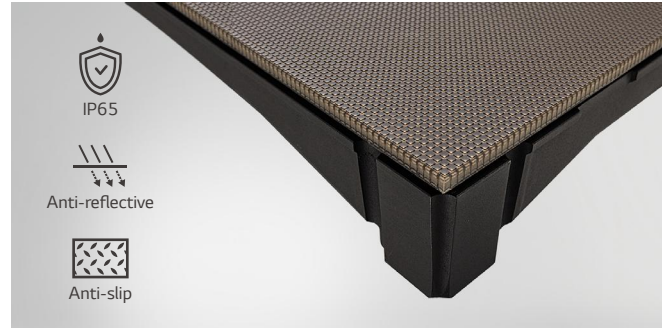

# Floor LED Display

High Durability

Excellent Usability

Easy Installation and Maintenance

Interactive Touch Screen

	LFCG
Pixel Pitch	3.91 mm
Brightness	3,000 nit
Weight per Cabinet	15.1 kg/Cabinet
Service Access	Front
IP Rating	IP65

## High Durability

LFCG is a unique display installed on the floor with high durability designed to load up to 2,500 kg/sqm.

## Excellent Usability

Surface safety when installing the screen on the floor (IP65 protective non-slip mat and anti-reflection surfaces) and high visual performance (with high contrast LED for uniform visual performance in black) are considered.

\* As the surface is made of polycarbonate, it may be susceptible to scratches (especially against metal).